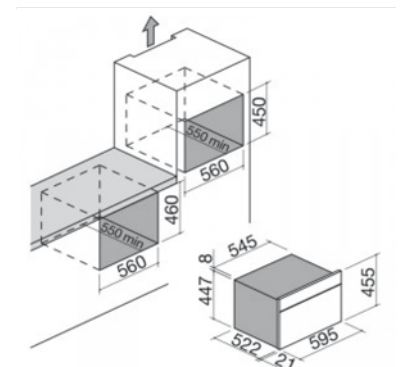

Wijnkoeler

- Temperatuur instelling van 5 °C tot 22 °C
- Digital programmeerbare Touch control
- veiligheidsvoorzieningen: elektronisch slot fungeert als Kinderslot
- materiaal: RVS handvat, 3 houten planken, LED binnenverlichting
- capaciteit: 18 76 mm + ø 4 grote flessen champagne
- functies: zwart interieur, dubbele glazen deur
- scharnier openen dx-sx
- Anti-touch finish Touch Control