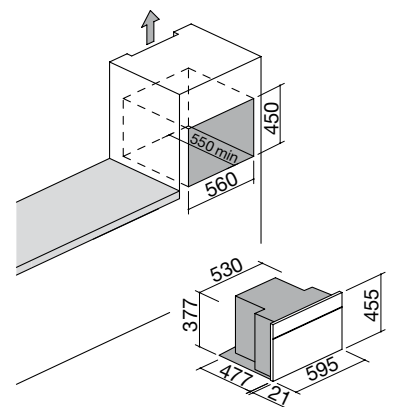

FEEL Koffie machine

- automatische bediening
- Touch control digitale programmeur veiligheidsvoorzieningen: elektronisch kinderslot
- verstelbare koffie maler
- dispenser voor stoom en kokend water
- verstelbare koffie intensiteit
- functie wissen.Control
- sensor licht: gebrek aan water, container vol wijzigen van de filtercapaciteit
- water tank: 2,5 liter
- led licht
- maximaal opgenomen vermogen: 1,4 kW